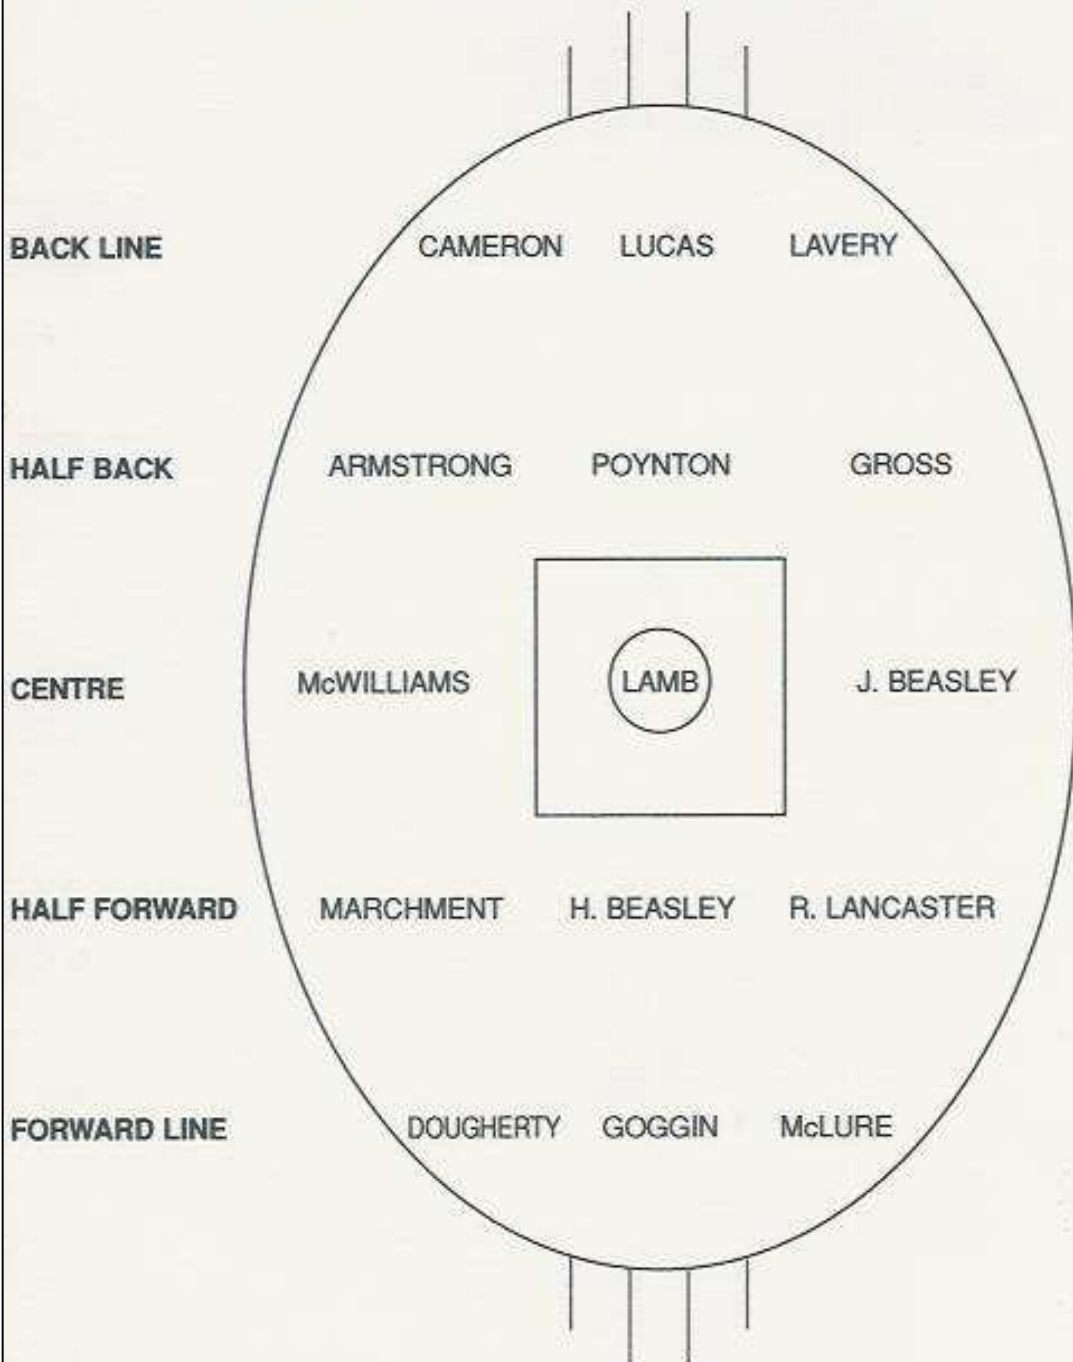

1937 Premiership Team

Newtown & Chilwell 18-11-119 def Geelong West 12-16-88

GOALS:

- BARLING 5
- H. BEASLEY 4
- JONES 2
- McLURE 2
- DOUGHERTY 2
- GOGGIN 1
- MARCHMENT 1
- EMOND 1

RUCKS

- J. JONES
- B. BARLING
- C. VINCE