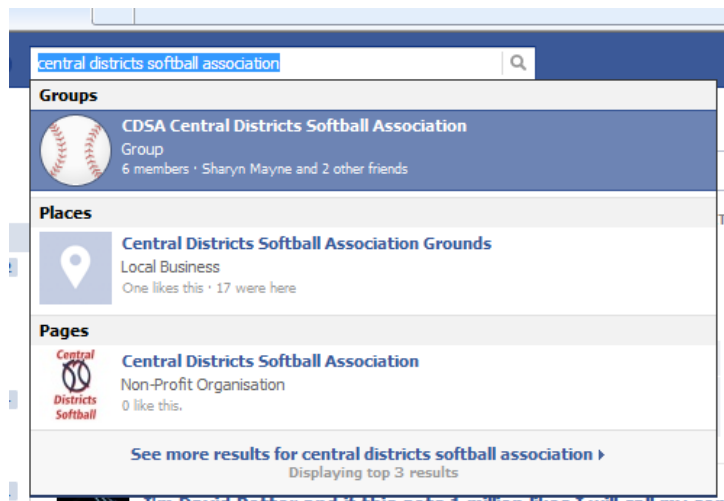

## CDSA Facebook Group

The Association has changed the Facebook communication method from an open Page, to a closed Group. To find the page, in Facebook, search for **Central Districts Softball Association**. Locate the Group as per the image below.