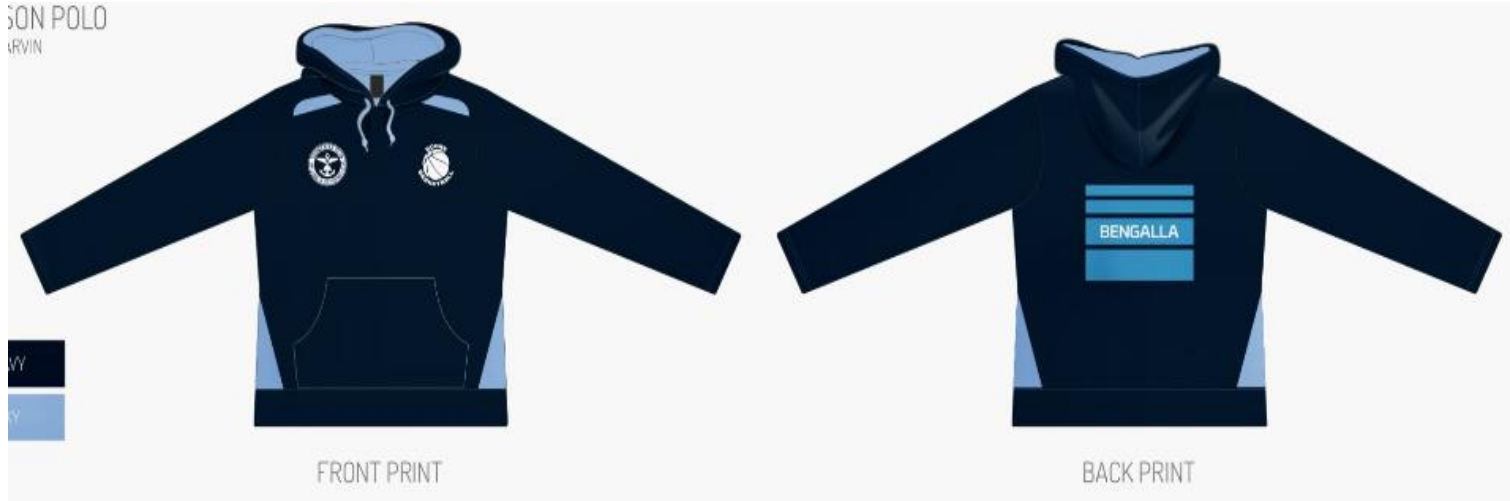

SON POLO
IRVIN

FRONT PRINT

BACK PRINT

MENS HOODIES

The chart below shows the 1/2 chest measurement. Please allow variation +/- 1cm

	XS	S	M	L	XL	2XL	3XL
PATERSON	54.5	56	58.5	61	63.5	66	71

KIDS HOODIES

The chart below shows the 1/2 chest measurement. Please allow variation +/- 1cm