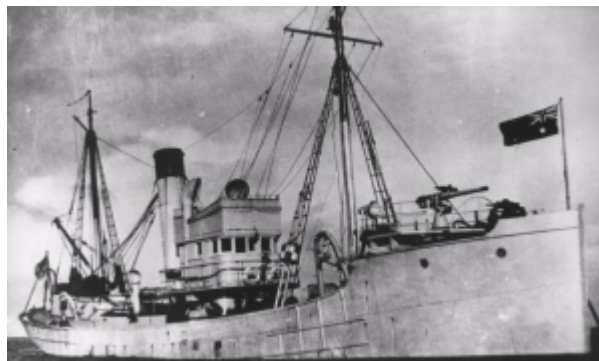

# HMAS GOORANGAI MEMORIAL TROPHY RACE

## QUEENSCLIFF CRUISING YACHT CLUB'S PREMIER RACE

09:30 27th November 2021

Commemorating the tragic sinking of HMAS Goorangai  
with the loss of all 24 crew on 20<sup>th</sup> November 1940

*Les Nangle, a former Club member, was a Petty Officer in the RANVR prior to the 2nd World War. He was called up and served on HMAS Goorangai, leaving her just before her last voyage. Many of his mates were on HMAS Goorangai when it sank and it was to preserve their memory that he presented the Goorangai Trophy to the Club.*