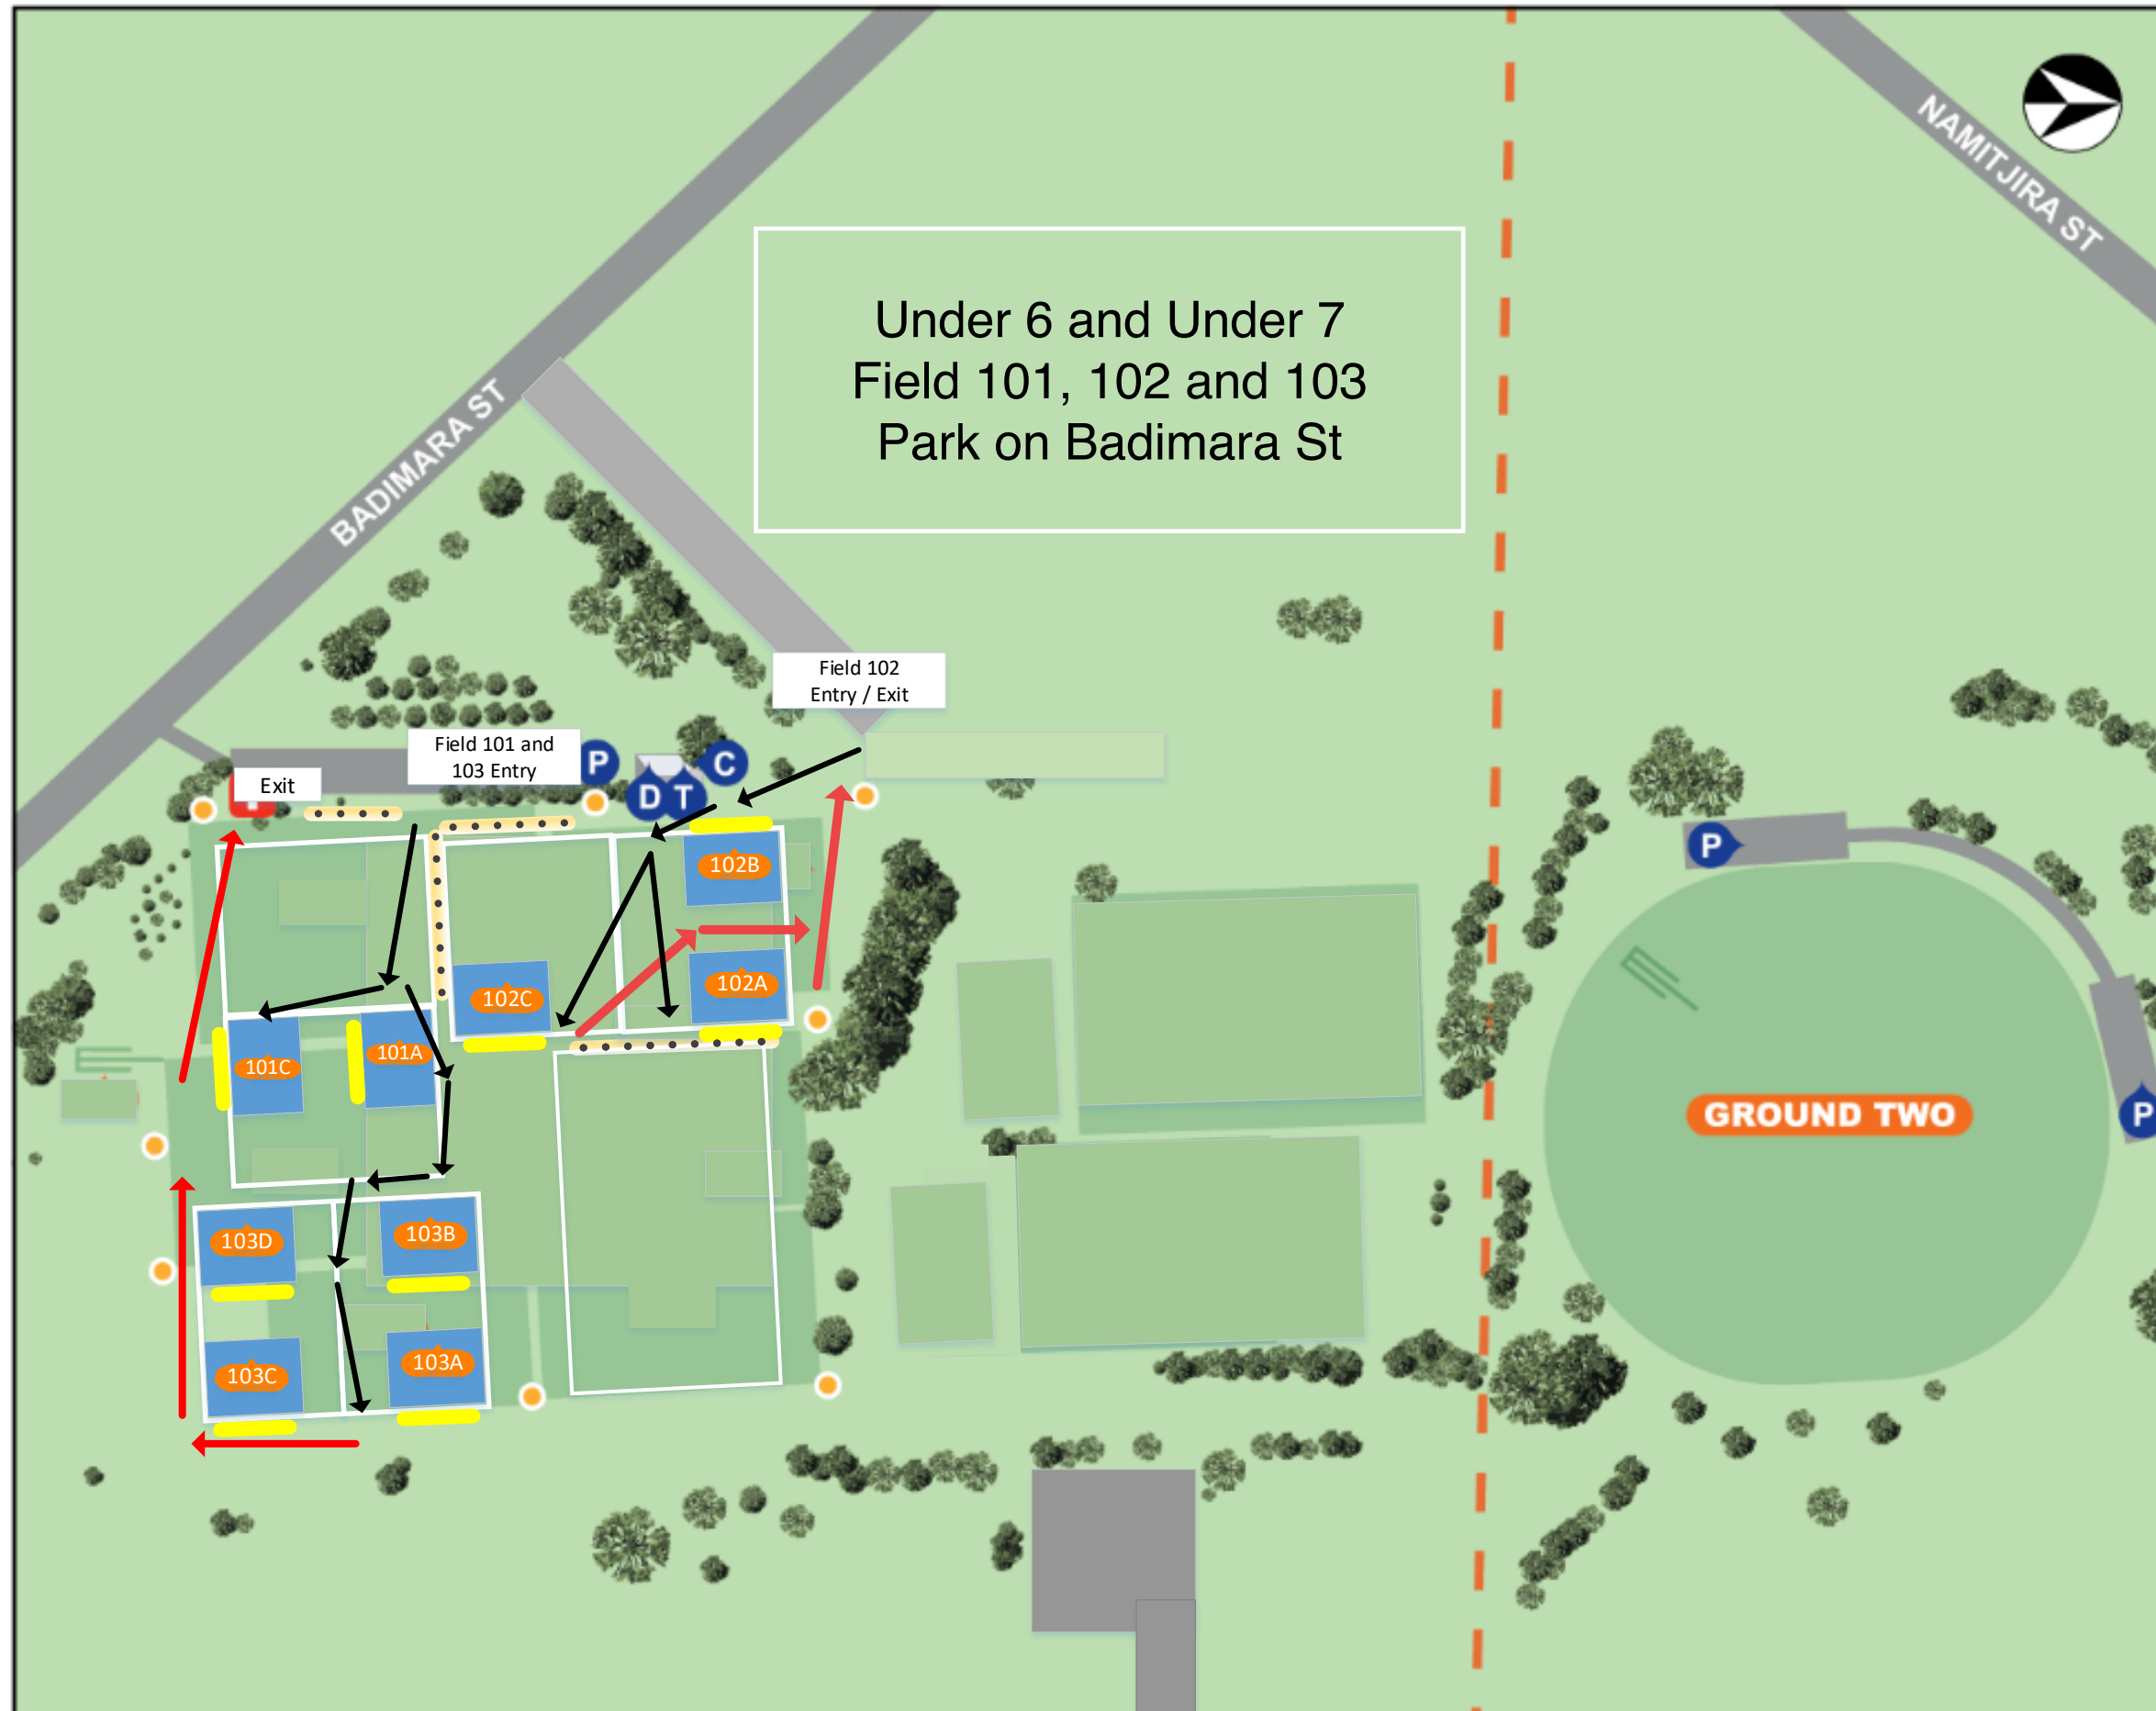

WARAMANGA

Ground One

Badimara street, Waramanga

DISTRICT PLAYING FIELDS

101	Football	100 x 66	metres
102	Football	100 x 66	metres
103	Football	97 x 64	metres
104	Football	100 x 66	metres
105	Football	40 x 30	metres
106	Football	40 x 30	metres
107	Football	100 x 66	
108	Football	100 x 59	
109	Cricket	– synthetic	
110	Practice nets	– synthetic	

Ground Two

Walpiri Place, Waramanga

INFORMAL USE OVAL

Throwing area

- + Ambulance gate
- Boundary fence
- C Canteen
- D Dressing shed
- P Parking
- G Grandstand
- Ground division
- Lights
- P Parking
- A Playground