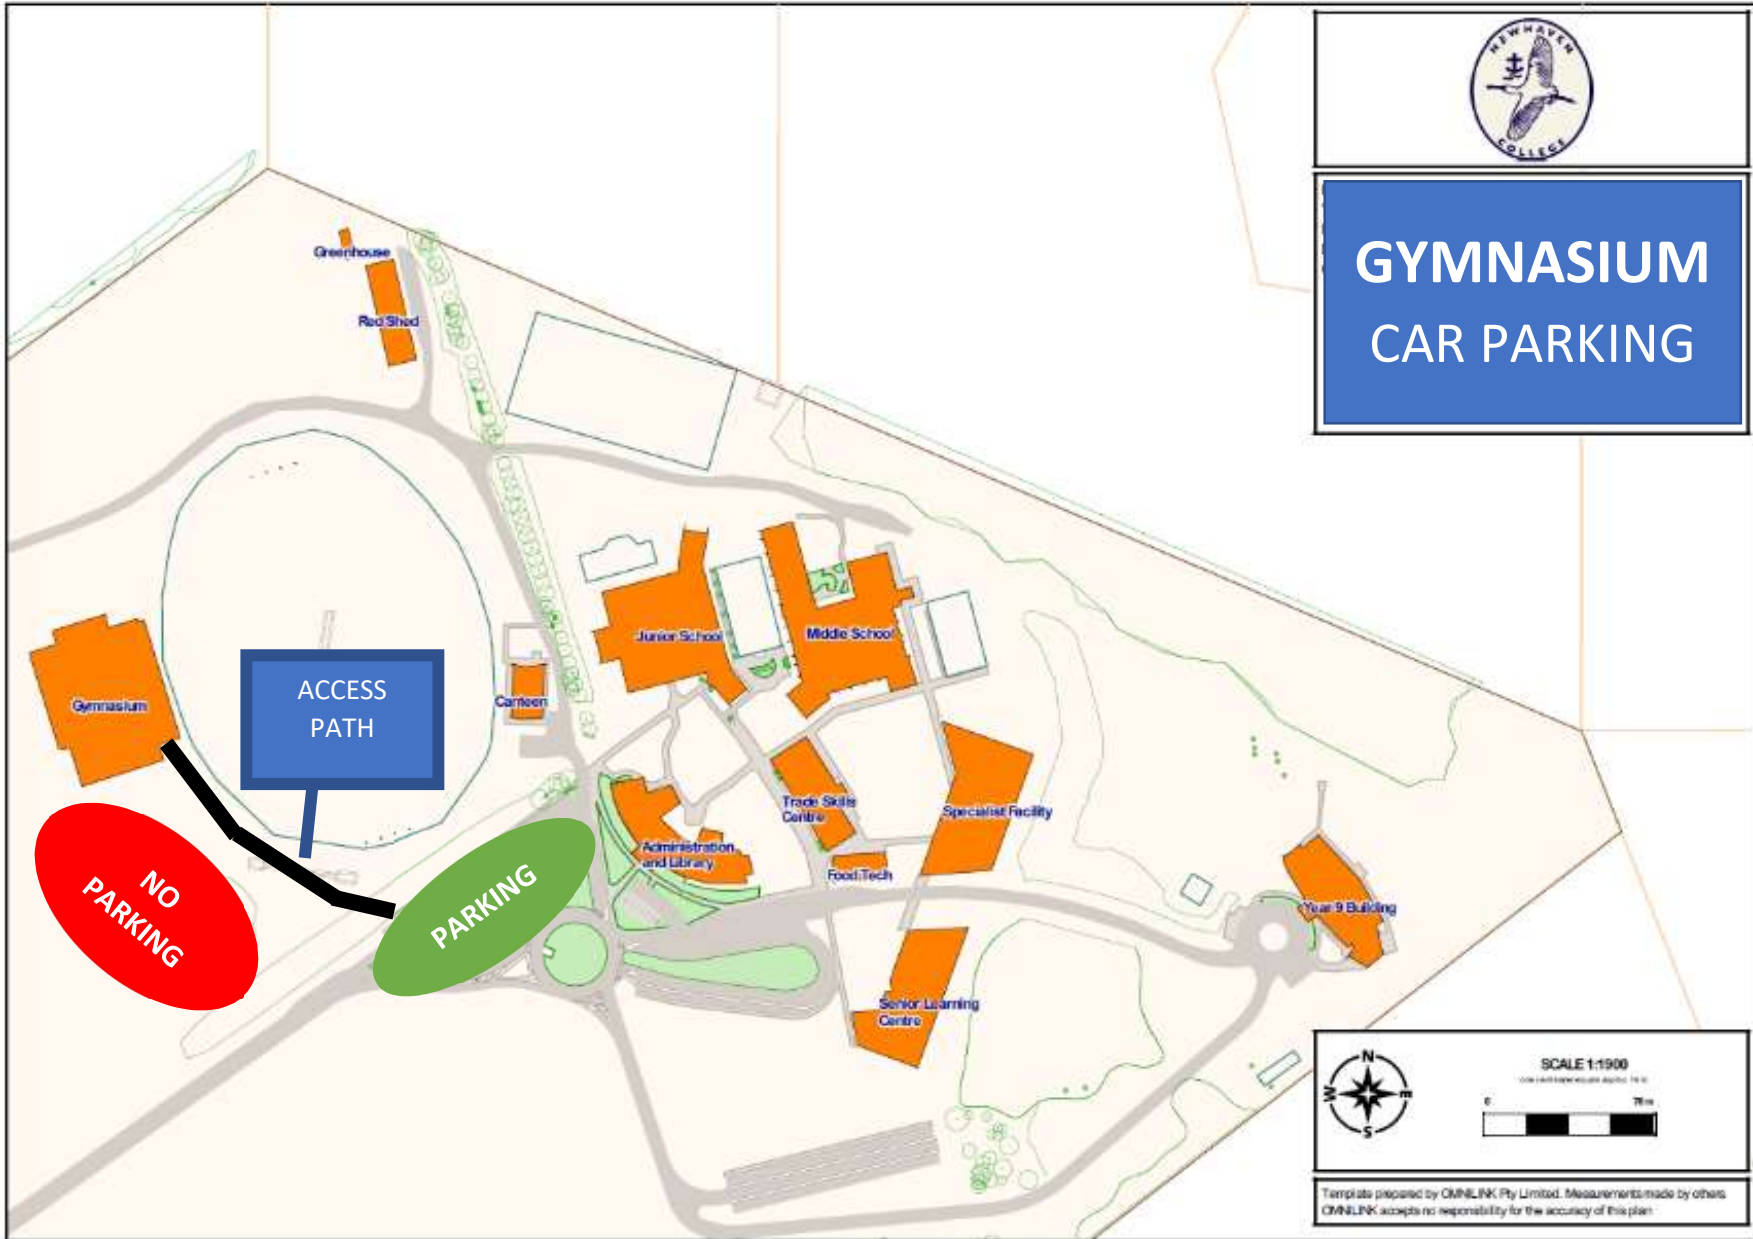

GYMNASIUM CAR PARKING

SCALE 1:1000
1cm represents 10m

Template prepared by OMNLINK Pty Limited. Measurements made by others
OMNLINK accepts no responsibility for the accuracy of this plan.