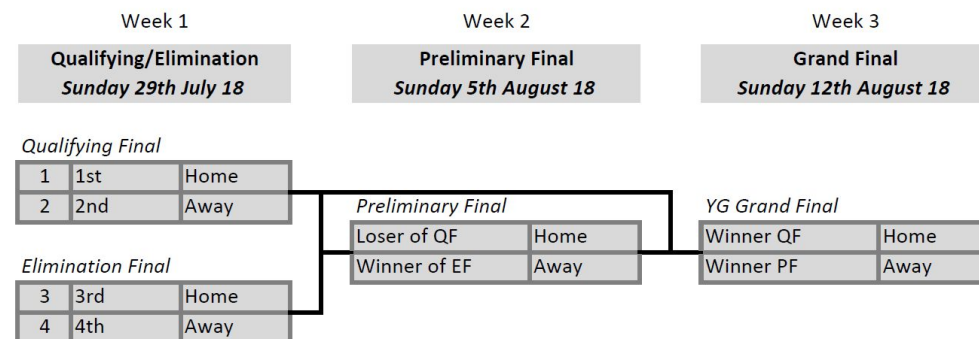

AFL NEB FFL FINALS FORMAT

Not every team can play finals or win the premiership and I think it is important for the teams finishing the year at the conclusion of Round 14 to reflect on the positives which can be as simple as fielding 2 sides every week and laying the foundations for change or improvement next year.

Some reminders to Clubs and Spectators as we approach finals:

- You cannot enter the ground during play unless acting in an official capacity for your club and are named on the team sheet.
- Team officials shall consist of a coach and no more than four (4) other persons, making a total of five (5). Only those acting as team officials are permitted inside the oval boundary fences during play. All personnel, including players on the bench, must remain at least two (2) metres clear of the boundary line.
- The league takes very seriously its duty of care towards players, umpires and spectators and therefore request all members take the time to read over the League Codes of Conduct as negative behaviour will not be tolerated. This includes but is not limited to the abuse of Umpires, Players, Coaches, the condoning of violence on and off the field etc. 'if you walk past it you accept it'. Please refer to our league website for current Code of Conduct policies - <http://www.aflnebyg.com.au>.

Any club photographers that have some action shots of both Football and Netball that may be suitable for the cover of the Football record please send them to noeline.elvin@afl.com.au

We look forward to the last few rounds football, an exciting finals series and our Annual Presentation night - Monday 6th August. Good luck to everyone

Hume Bank

AFL NORTH EAST BORDER

6/2 Romet Rd, Wodonga 3690 P: 02 6056 1993

WSDC Golf Links Lane, Wangaratta 3677 P: 03 5722 1993

www.aflneb.com.au