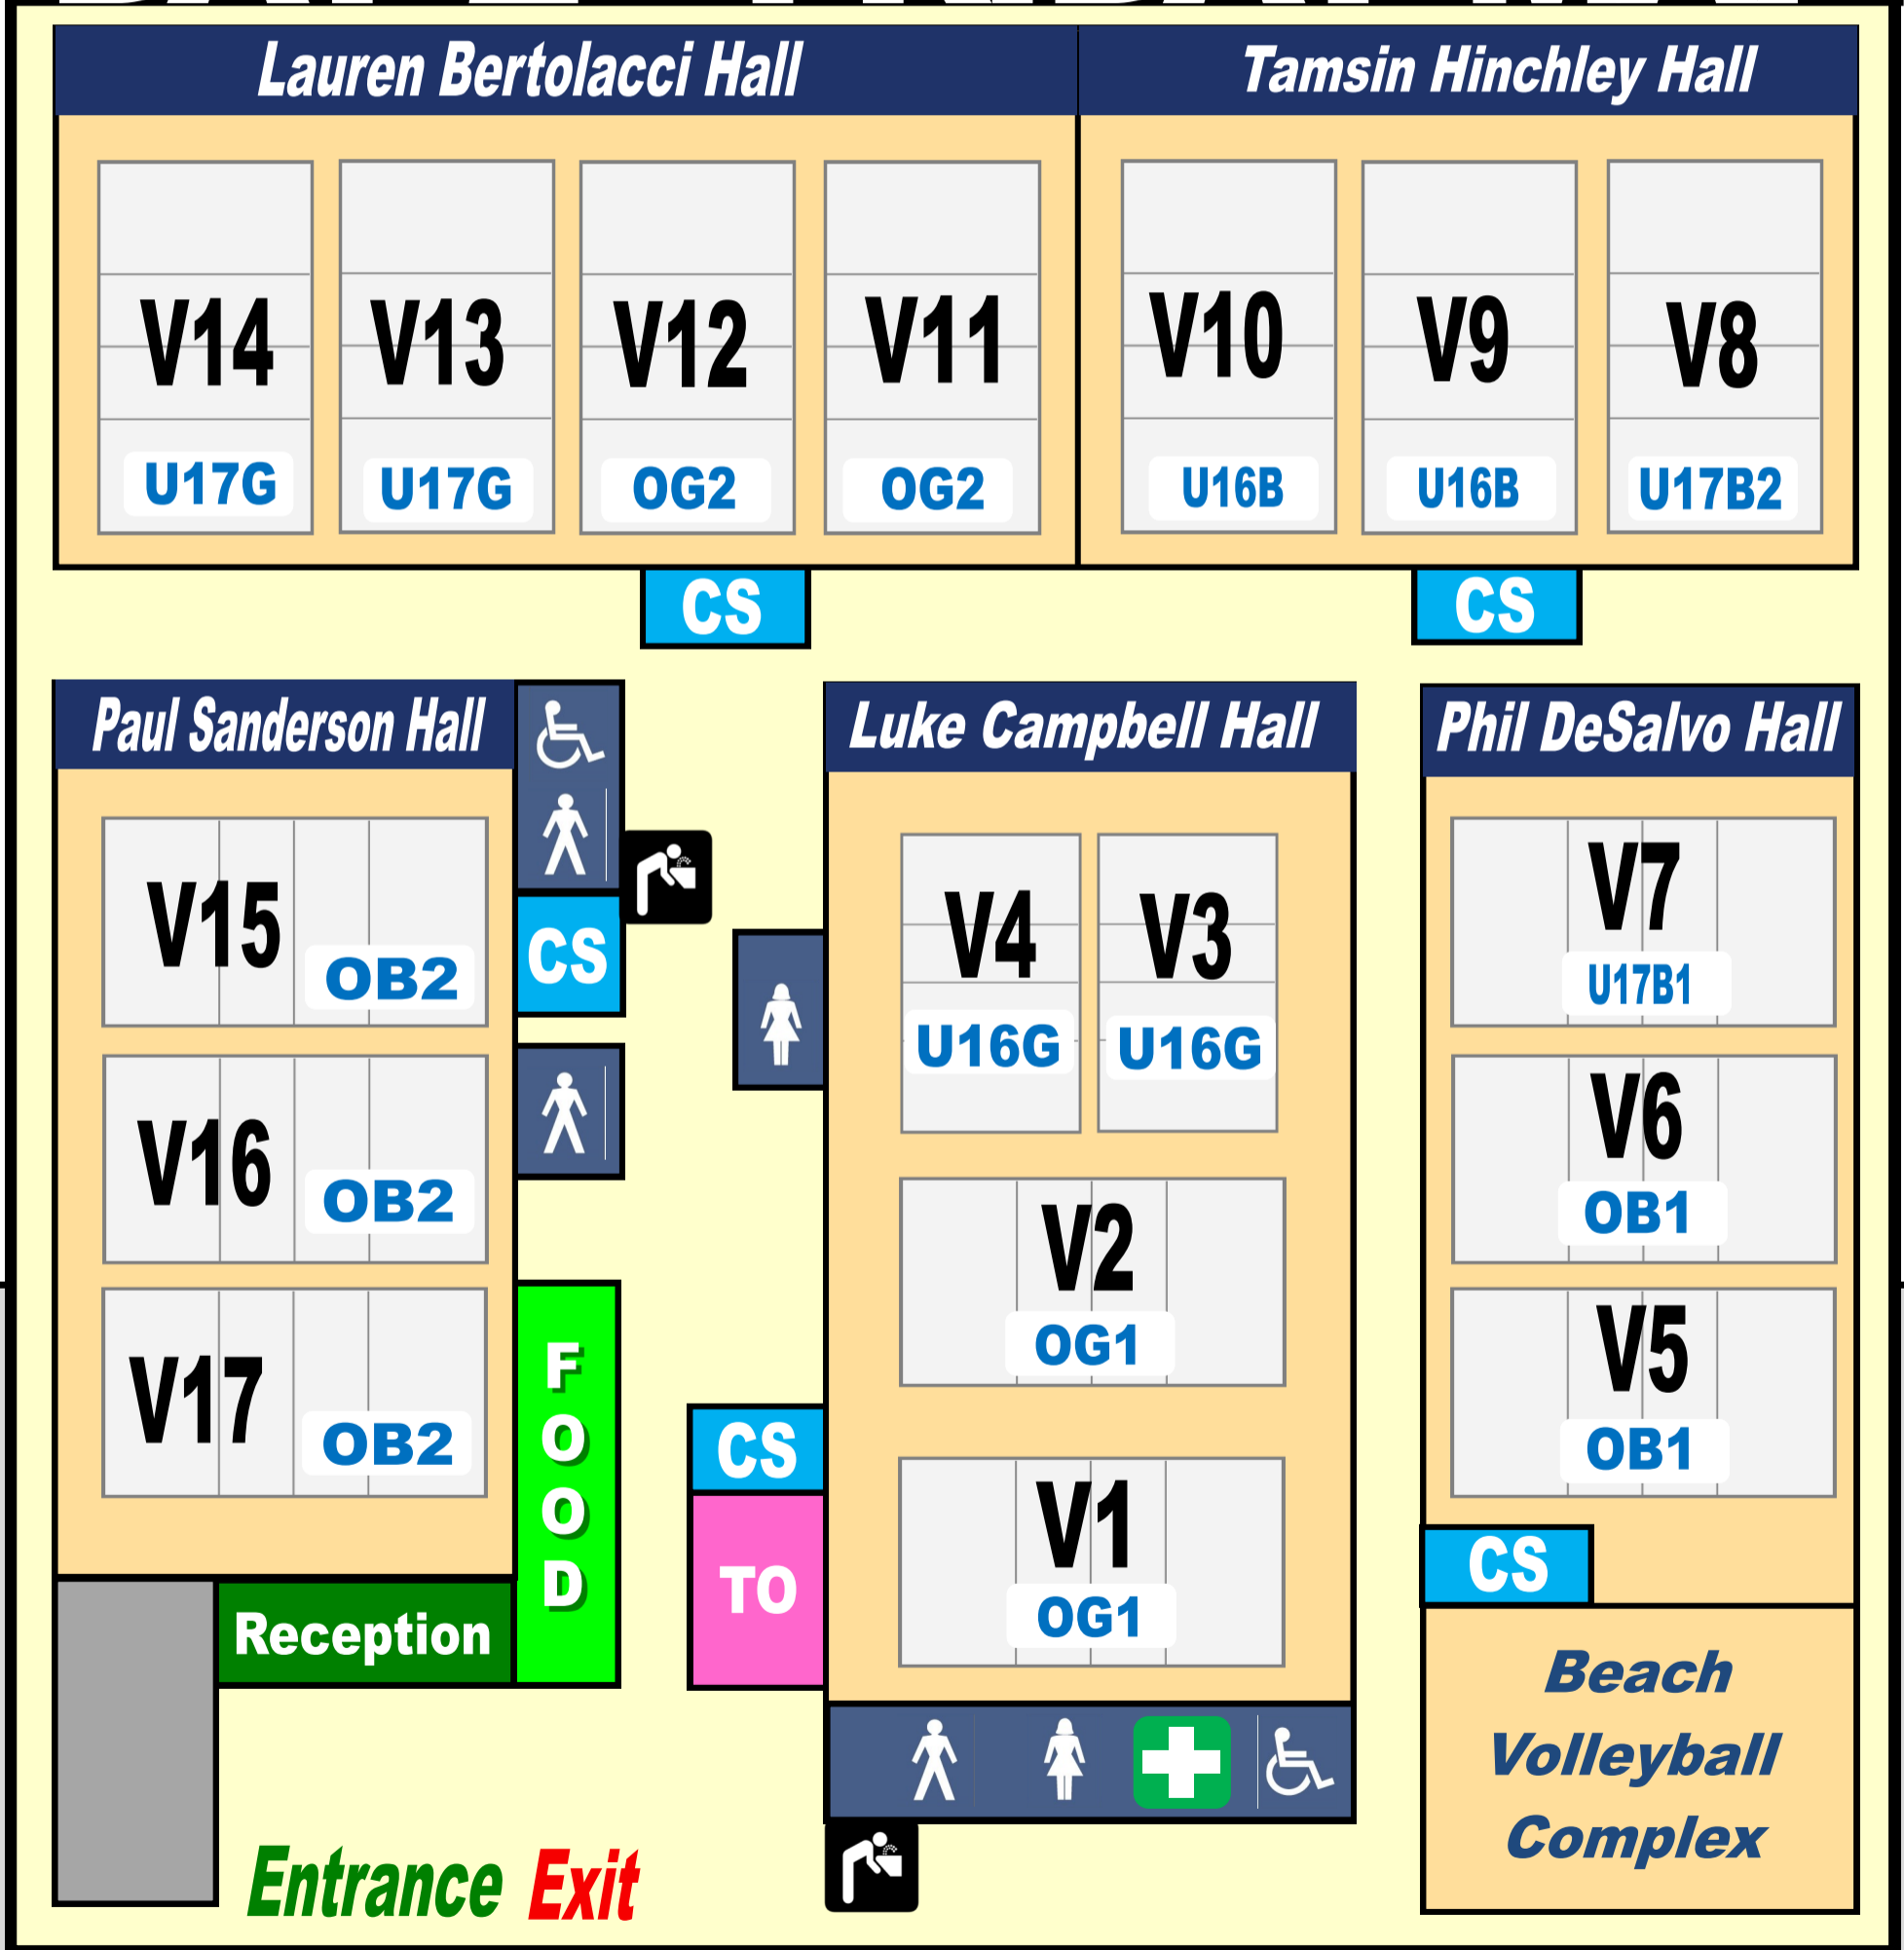

LEGEND	
Tournament Office	TO
Court Supervisors / Results	CS
First Aid	+
Toilets / Change Rooms	♂ ♀ ♿
Kiosk / Canteen	FOOD
Water Fountain	🚰

DAY 2 - FRIDAY MAP

Car Park

Stud Rd →