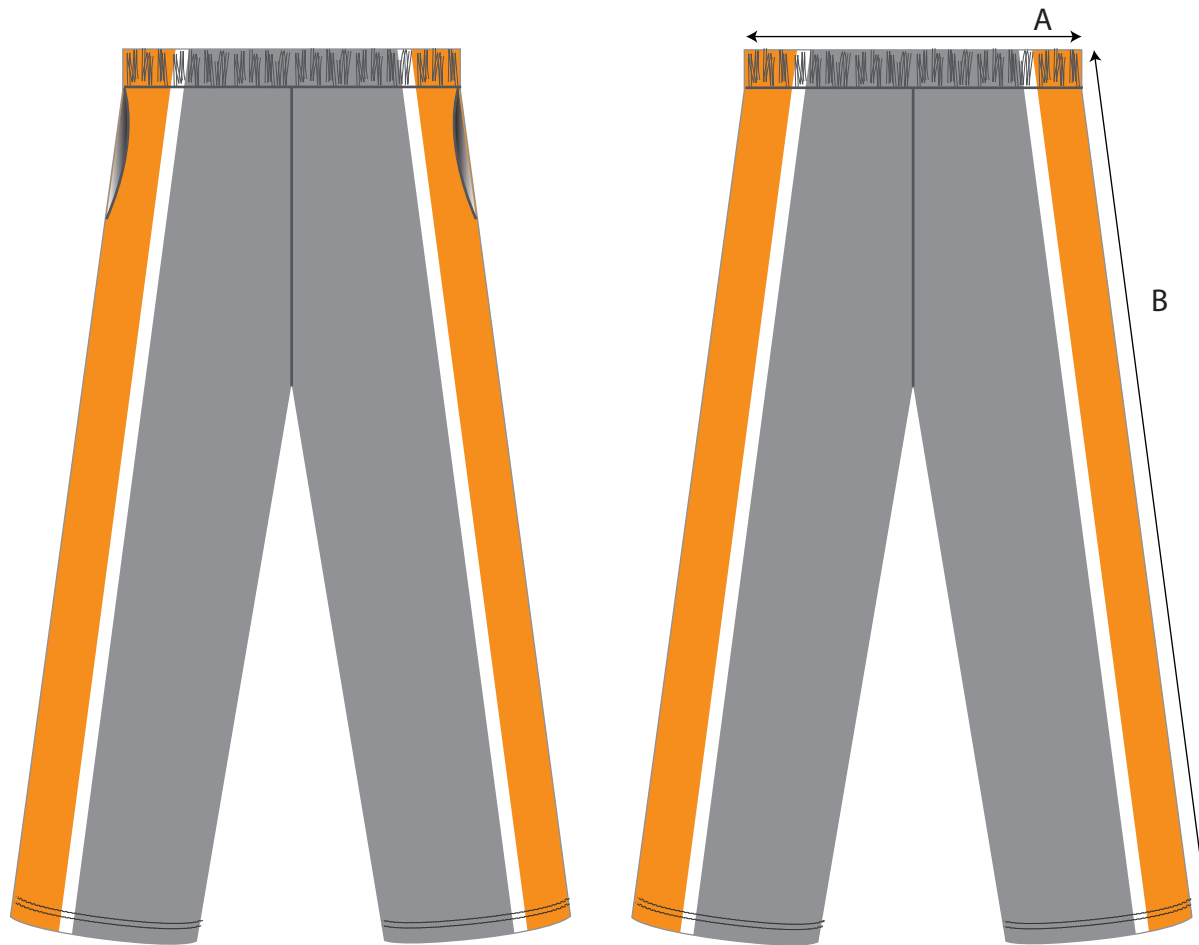

tracksuit pants sizing chart

KIDS		6Y	8Y	10Y	12Y	14Y
A	1/2 waist relaxed	22	24	26	28	30
B	outside leg length	78	83	88	93	98

ADULTS		XS	S	M	L	XL	2XL	3XL
A	1/2 waist relaxed	32	34	36	38	41	43	45
B	leg length	103	104	110	113	115	118	120

ALL MEASUREMENTS ARE IN CENTIMETRES (CM)

look good. play better.

HURU
SPORTS