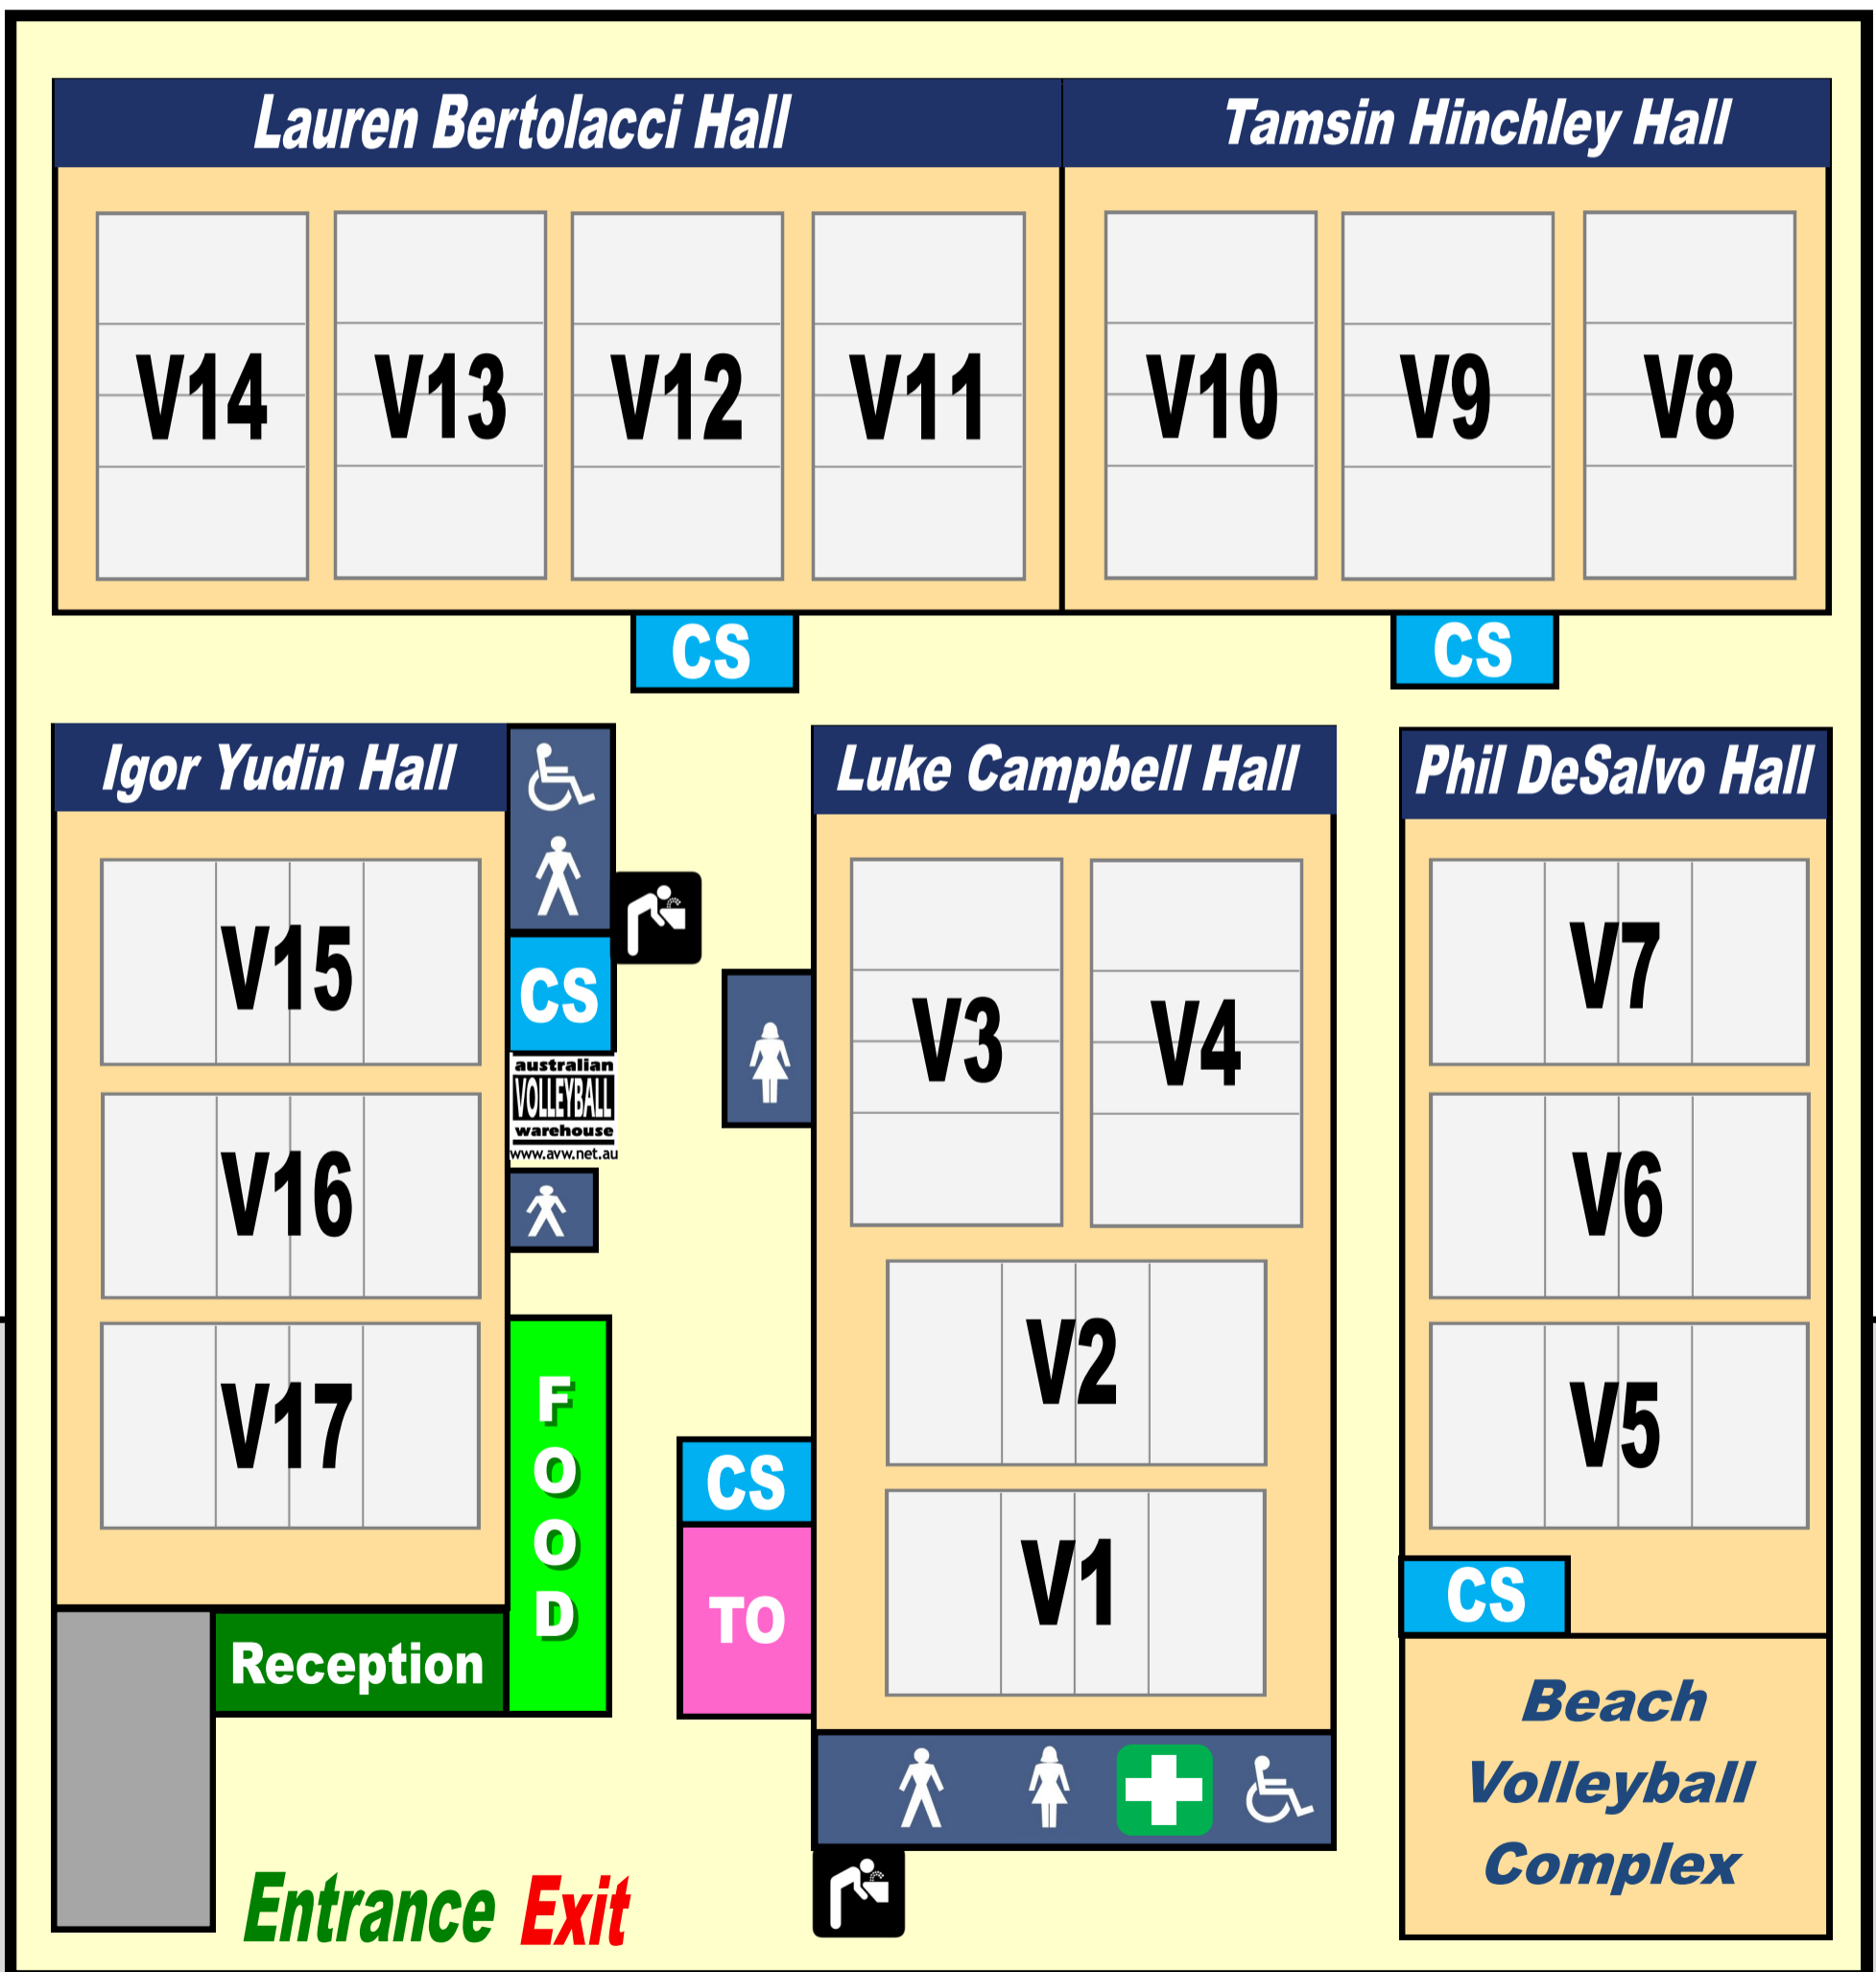

LEGEND	
Tournament Office	TO
Court Supervisors / Results	CS
First Aid	+
Toilets / Change Rooms	
Kiosk / Canteen	FOOD
Water Fountain	
Australian Volleyball Warehouse - Tournament Shop	

Car Park

Stud Rd →