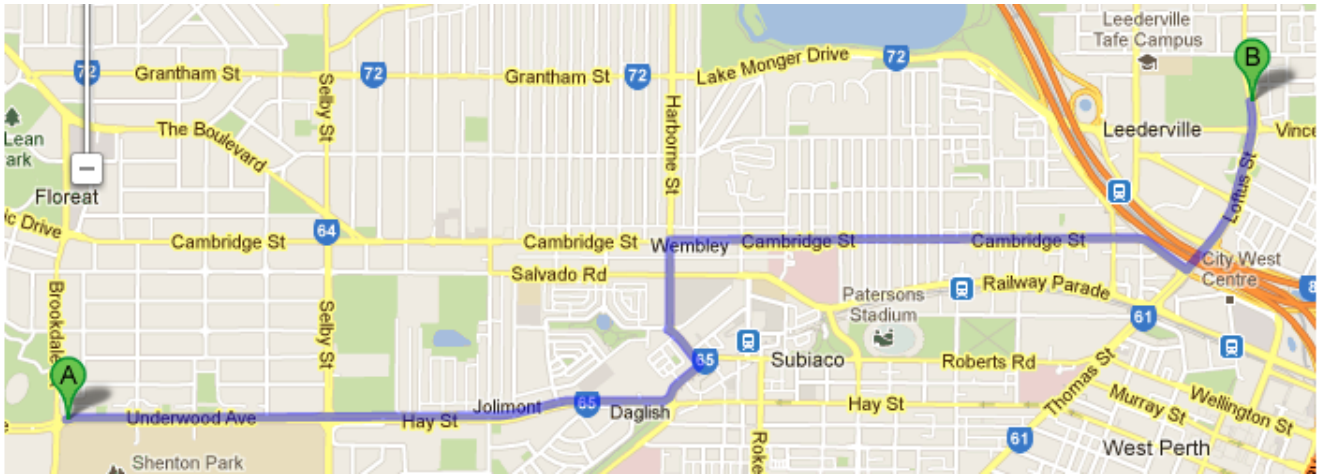

Loftus Recreation Centre Directions

- A** 201 Underwood Ave, Floreat WA 6014
- Head **east** on **Underwood Ave/State Route 65** towards **Grovedale Rd** go 2.6 km
total 2.6 km
1. Continue to follow State Route 65
About 3 mins
 - 
 2. Turn left onto **Roberts Rd/State Route 65** go 230 m
total 2.8 km
 - 
 3. Turn left onto **Centro Ave** go 190 m
total 3.0 km
 - 
 4. At the roundabout, take the **2nd** exit onto **Harborne St**
About 1 min go 400 m
total 3.4 km
 - 
 5. Turn right onto **Cambridge St**
About 3 mins go 2.3 km
total 5.7 km
 - 
 6. Turn left onto **Loftus St/State Route 61**
Destination will be on the left go 800 m
total 6.5 km
About 3 mins