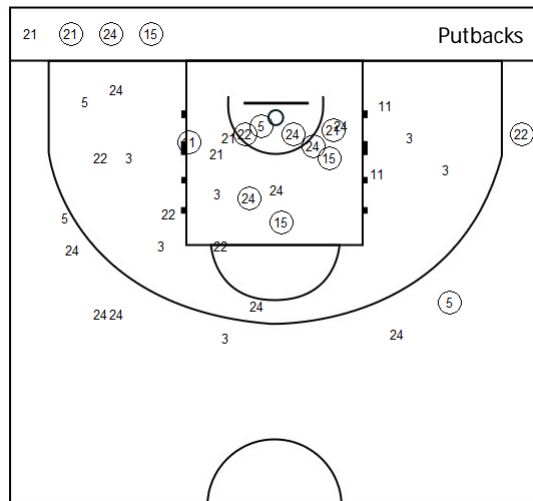

2nd Half

Shot Analysis

	M/A	%	Pts
2pt	32/72	44	64
3pt	4/14	29	12
Tot	36/86	42	76

Points from Turnovers	12
Points in the Paint	44
Second Chance Points	12
Fast Break Points	0

	M/A	%
Putback %	6/12	50
Points from Dunks	0	

Warriors

Selected: Players => All; Periods => All; FG Types => All; Results => All