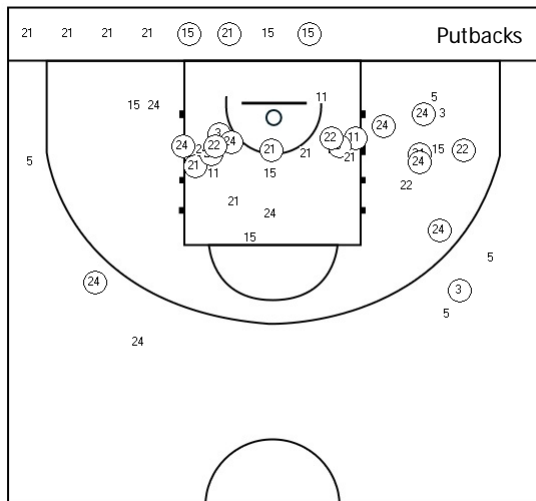

TV Jets 80 - 39 Warriors

Shot Chart

Competition: Darw in Airport Resort League Men

Game No: 42691

Date: 23/08/2011 Time: 18:15 Venue: Court 1

Attendance:

TV Jets

Selected: Players => All; Periods => All; FG Types => All; Results => All

1st Half