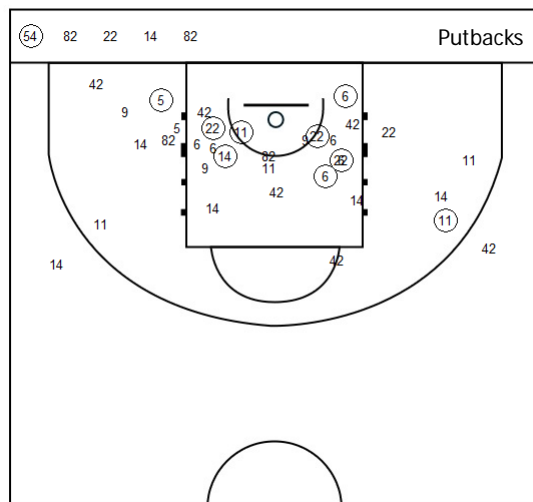

2nd Half

Shot Analysis

	M/A	%	Pts
2pt	13/59	22	26
3pt	1/7	14	3
Tot	14/66	21	29

Points from Turnovers	4
Points in the Paint	20
Second Chance Points	2
Fast Break Points	0

	M/A	%
Putback %	1/5	20
Points from Dunks	0